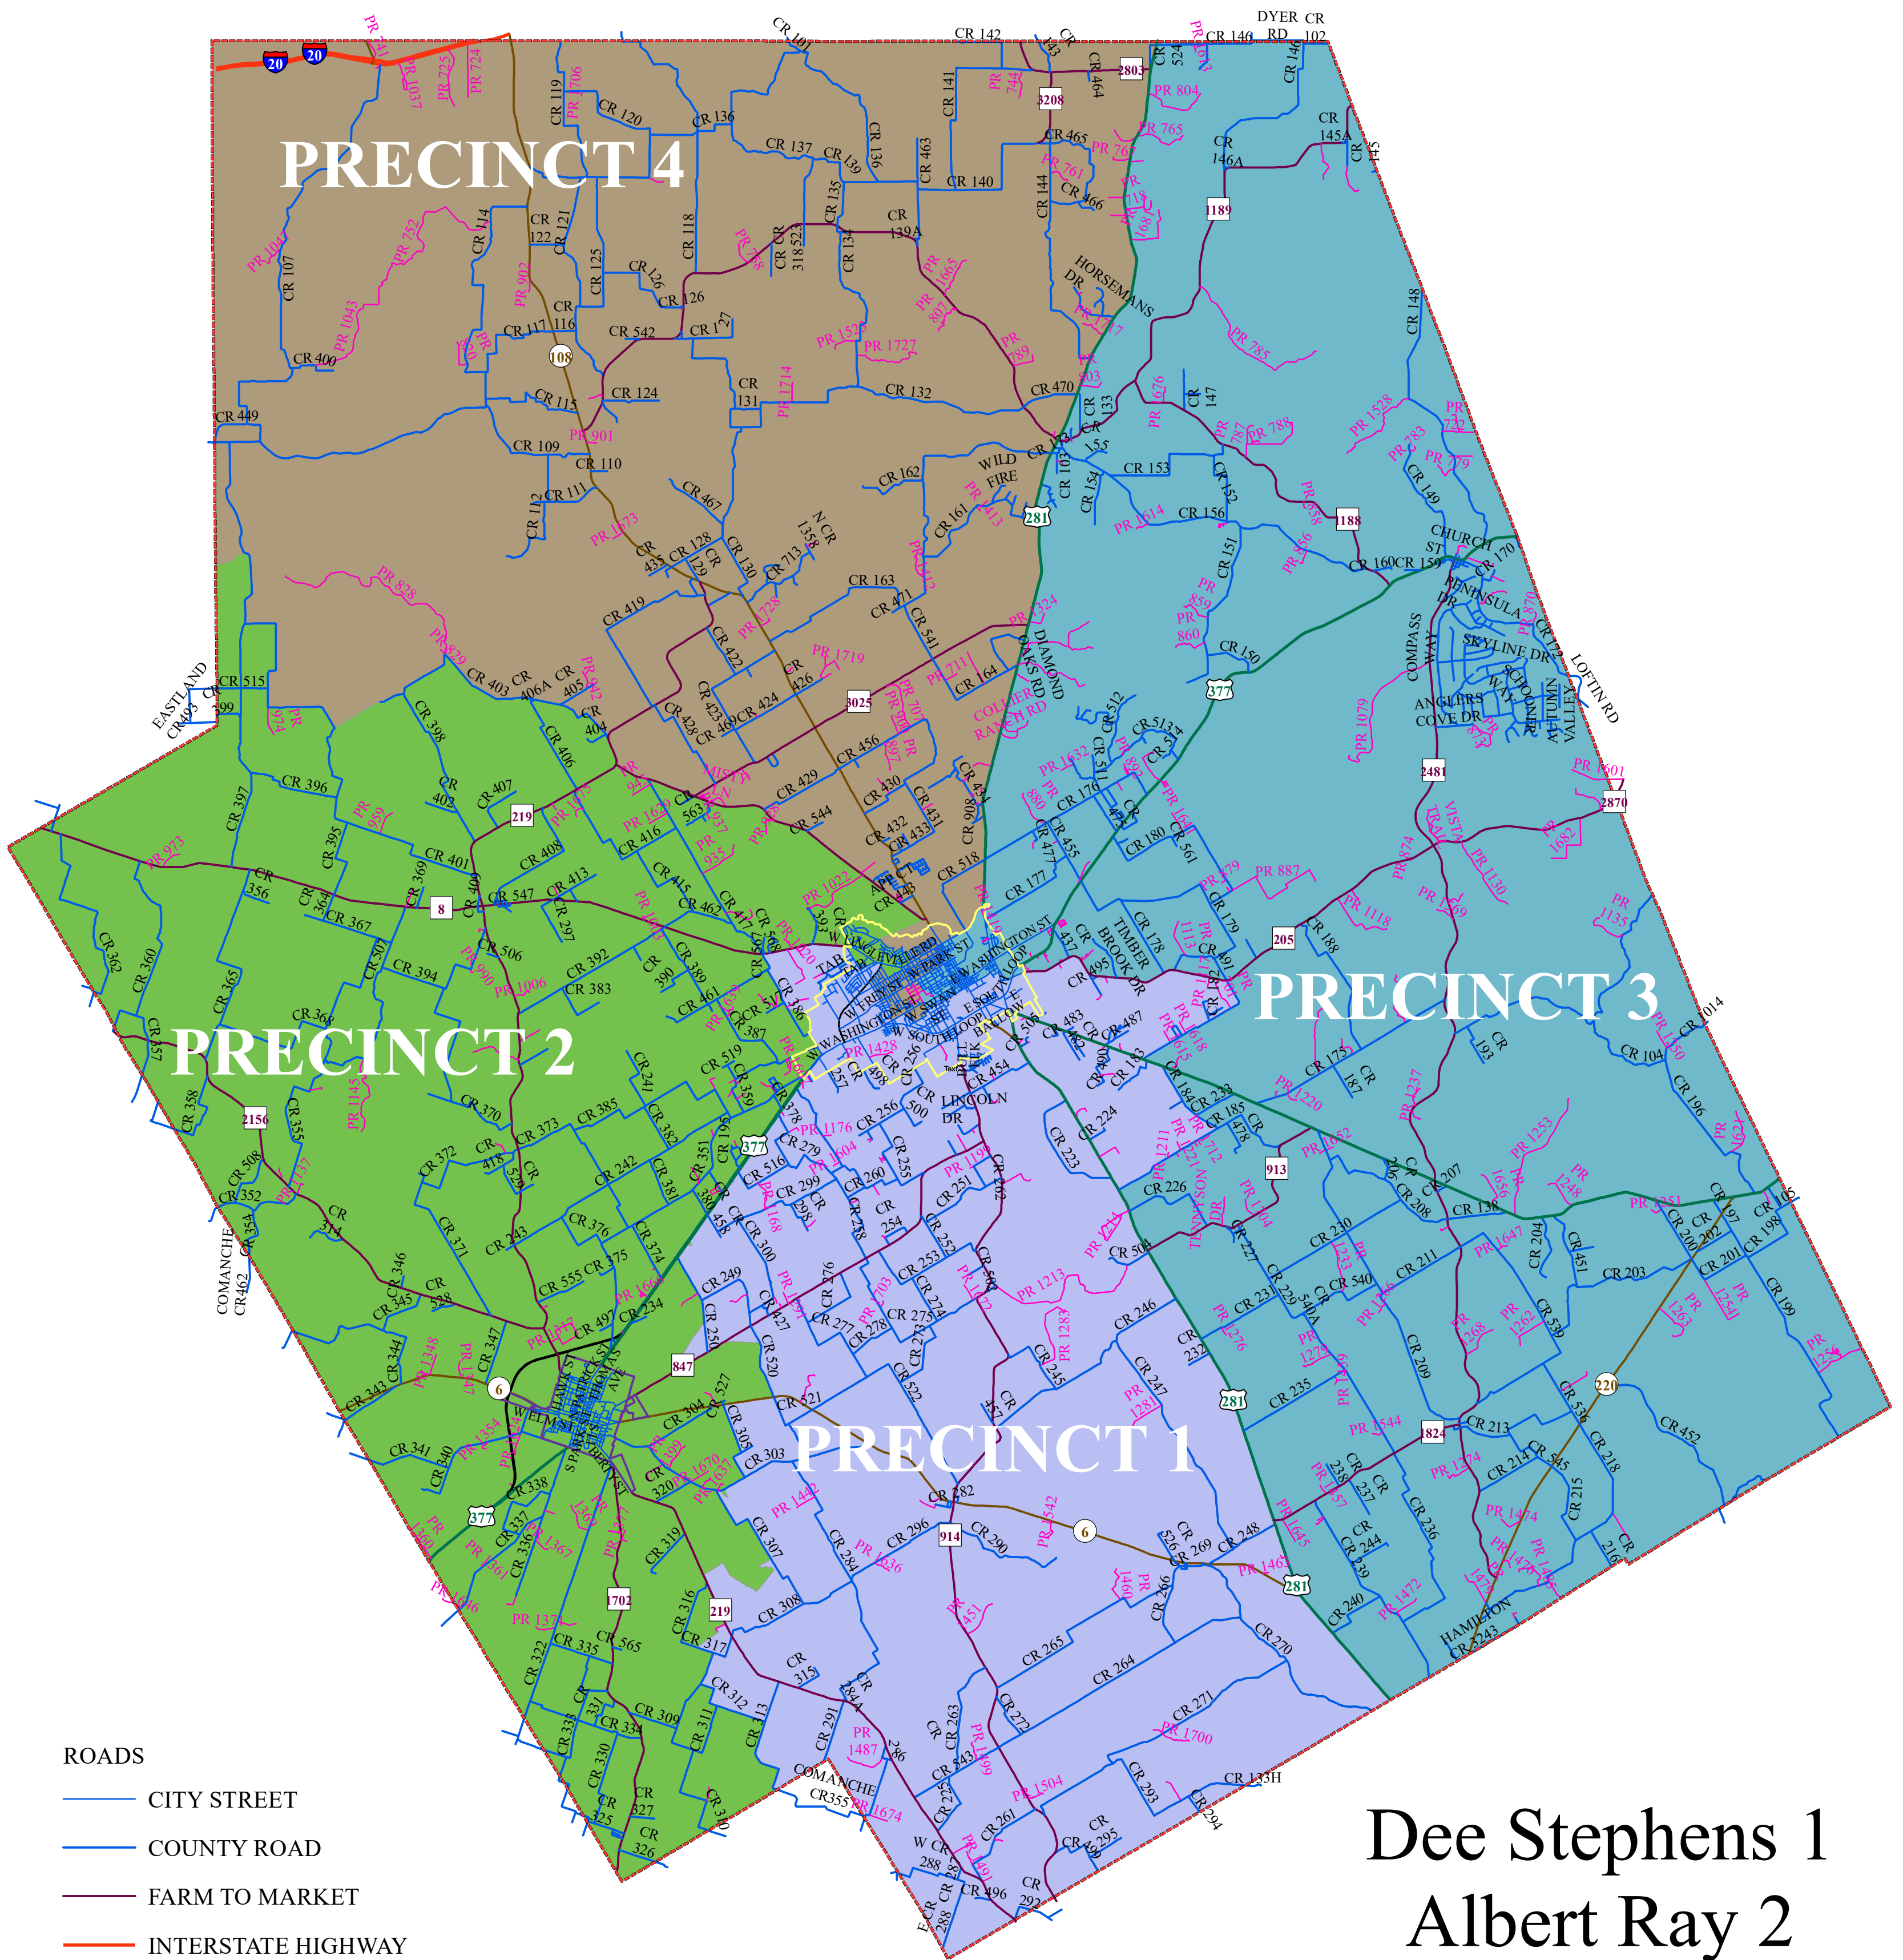

ERATH COUNTY PRECINCTS

Dee Stephens 1
 Albert Ray 2
 Joe Brown 3
 Jim Buck 4

Lisa Chick
 GIS Administrator, Erath County
 December 1, 2021